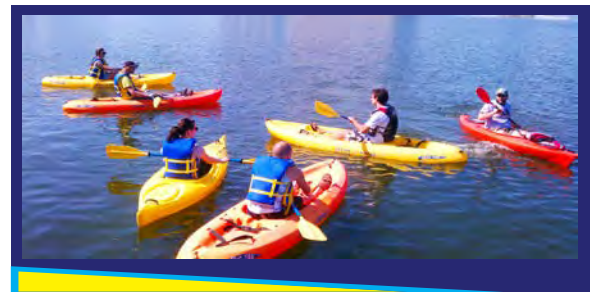

Ski Beach Recreation 281-0134

Available Times: Daylight hours year round

Cost: \$50 required when booking

Includes use of pavilion (holds 25 people)

2 kayaks and 2 paddleboards for 3 hours

(additional time can be purchased for \$5 per rental per hour.)